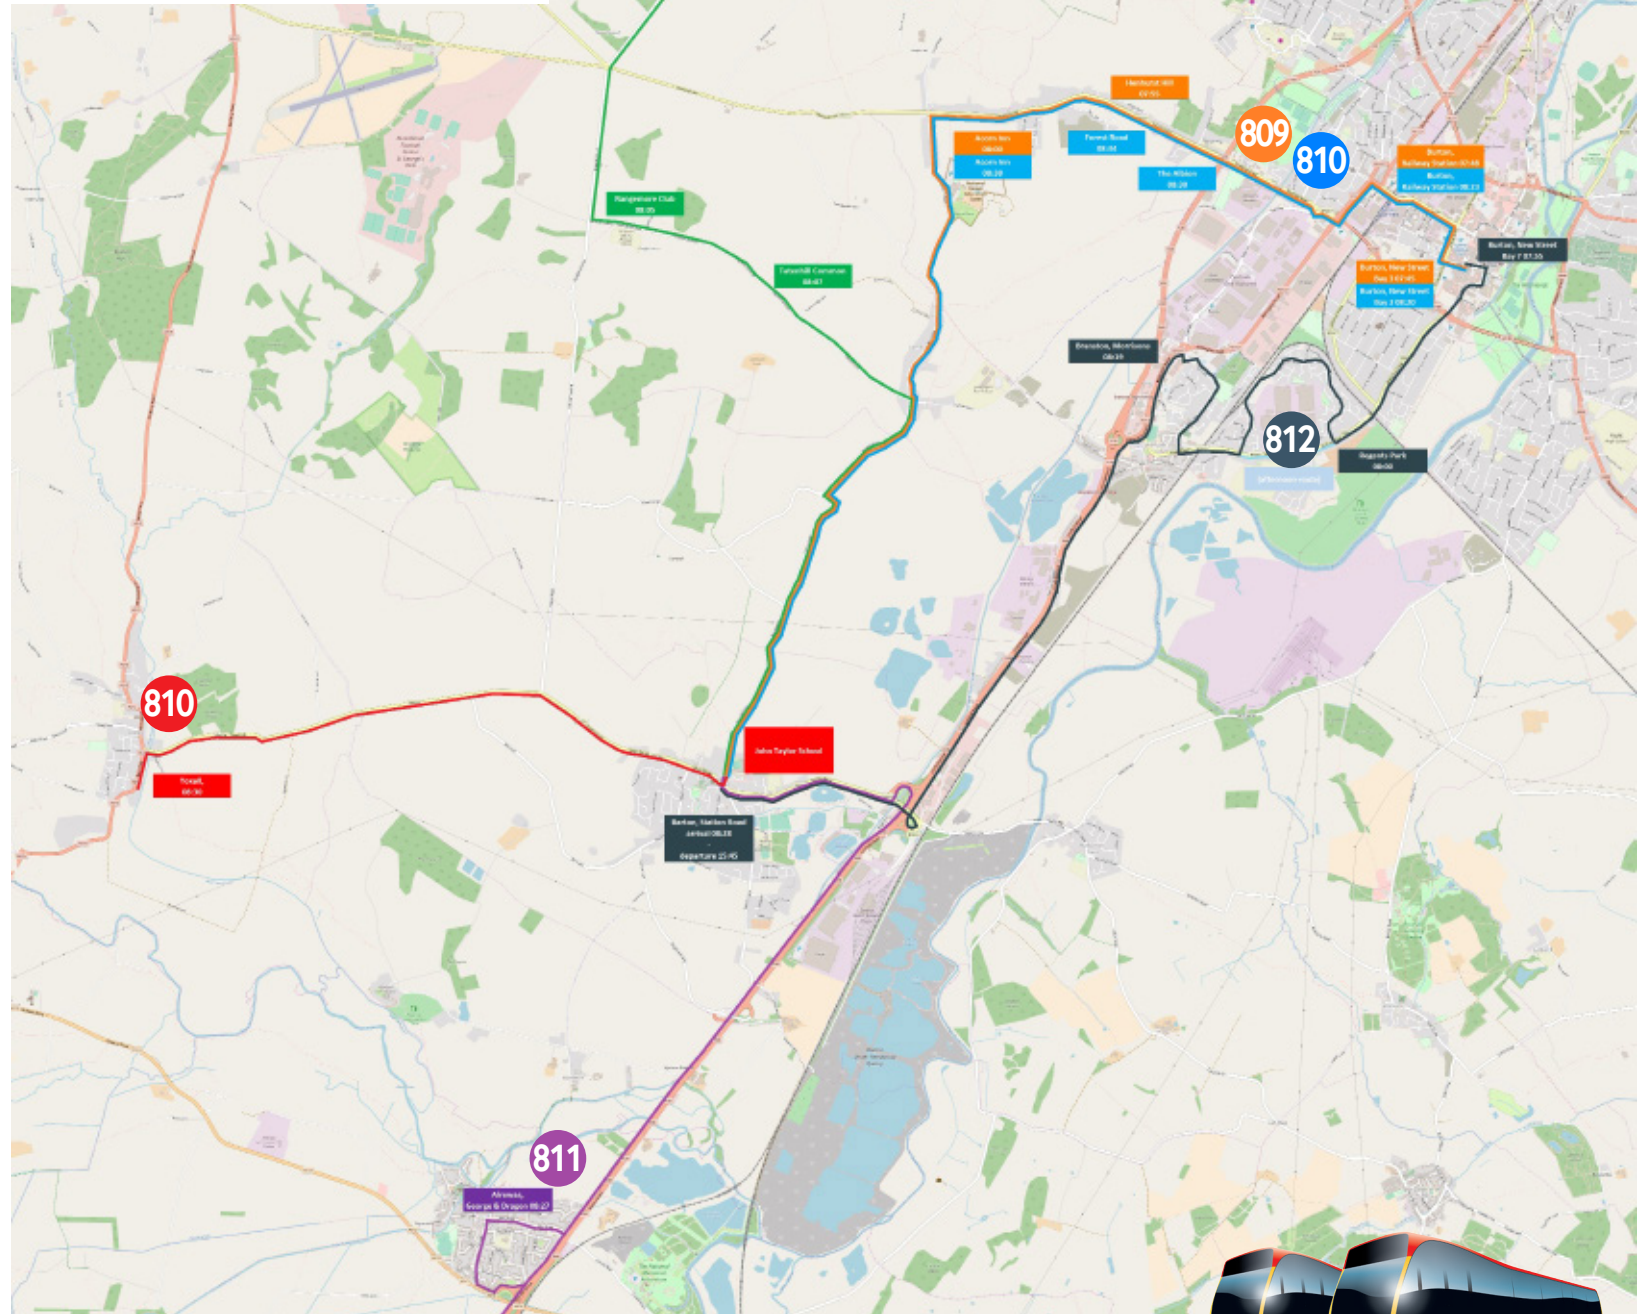

Buses to John Taylor High School

September 2018