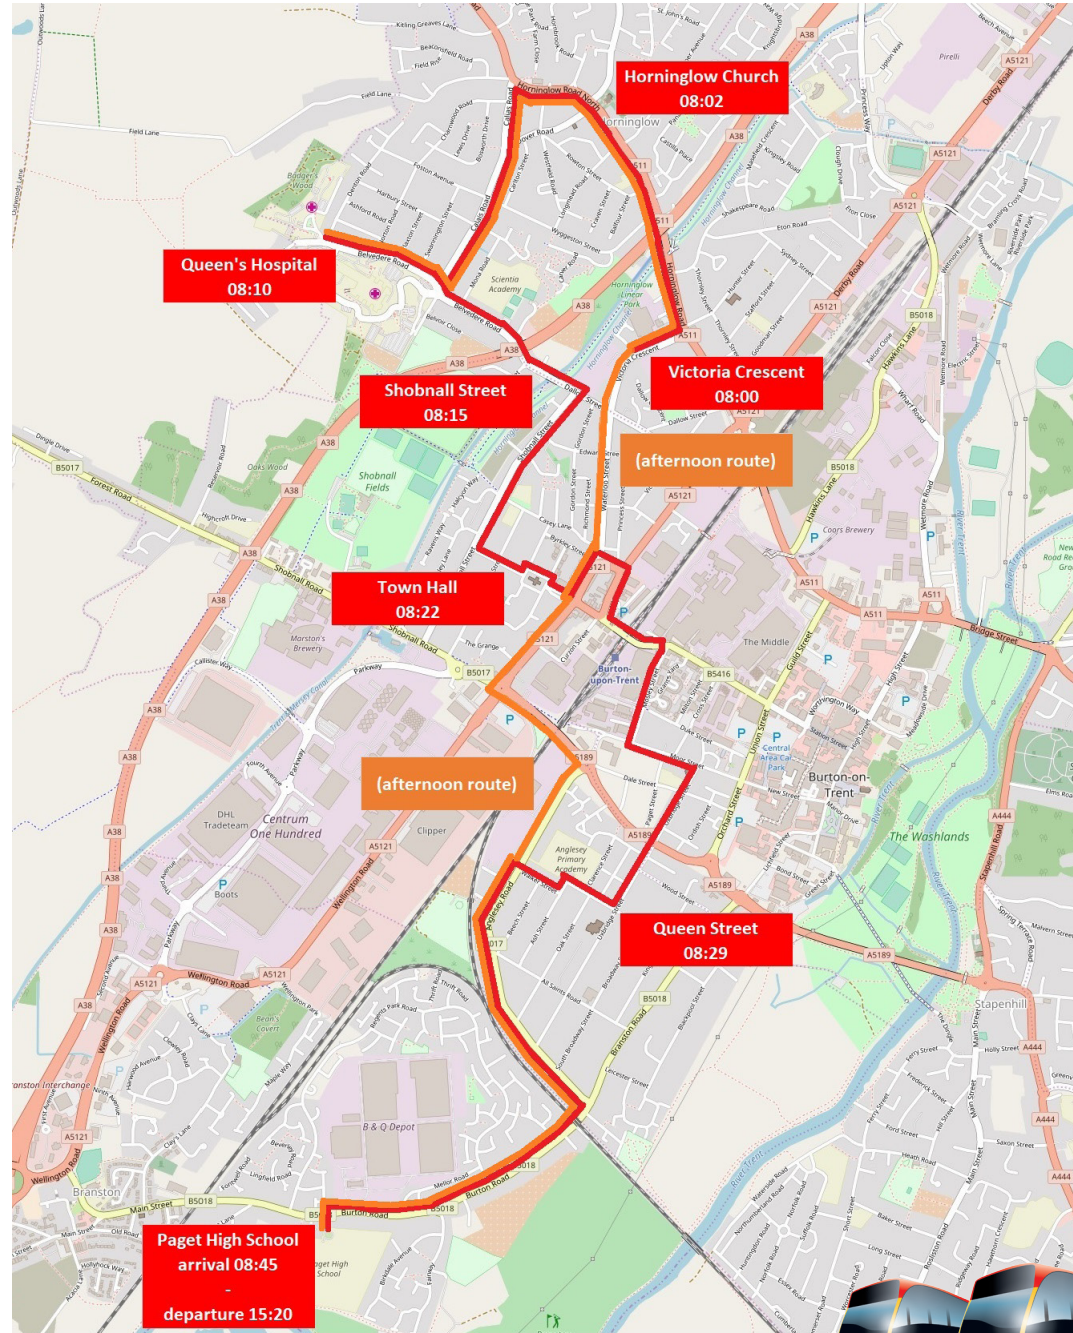

Buses to Paget High School

From September 2018

327

Victoria Crescent 0800
 Horninglow Church 0802
 Queen's Hospital 0810
 Burton, Shobnall Street 0815
 Burton, Town Hall 0822
 Queen Street 0829
 Paget High School 0845

Paget High School 1520
 Burton, Town Hall 1530
 Queen's Hospital 1542

midlandclassic