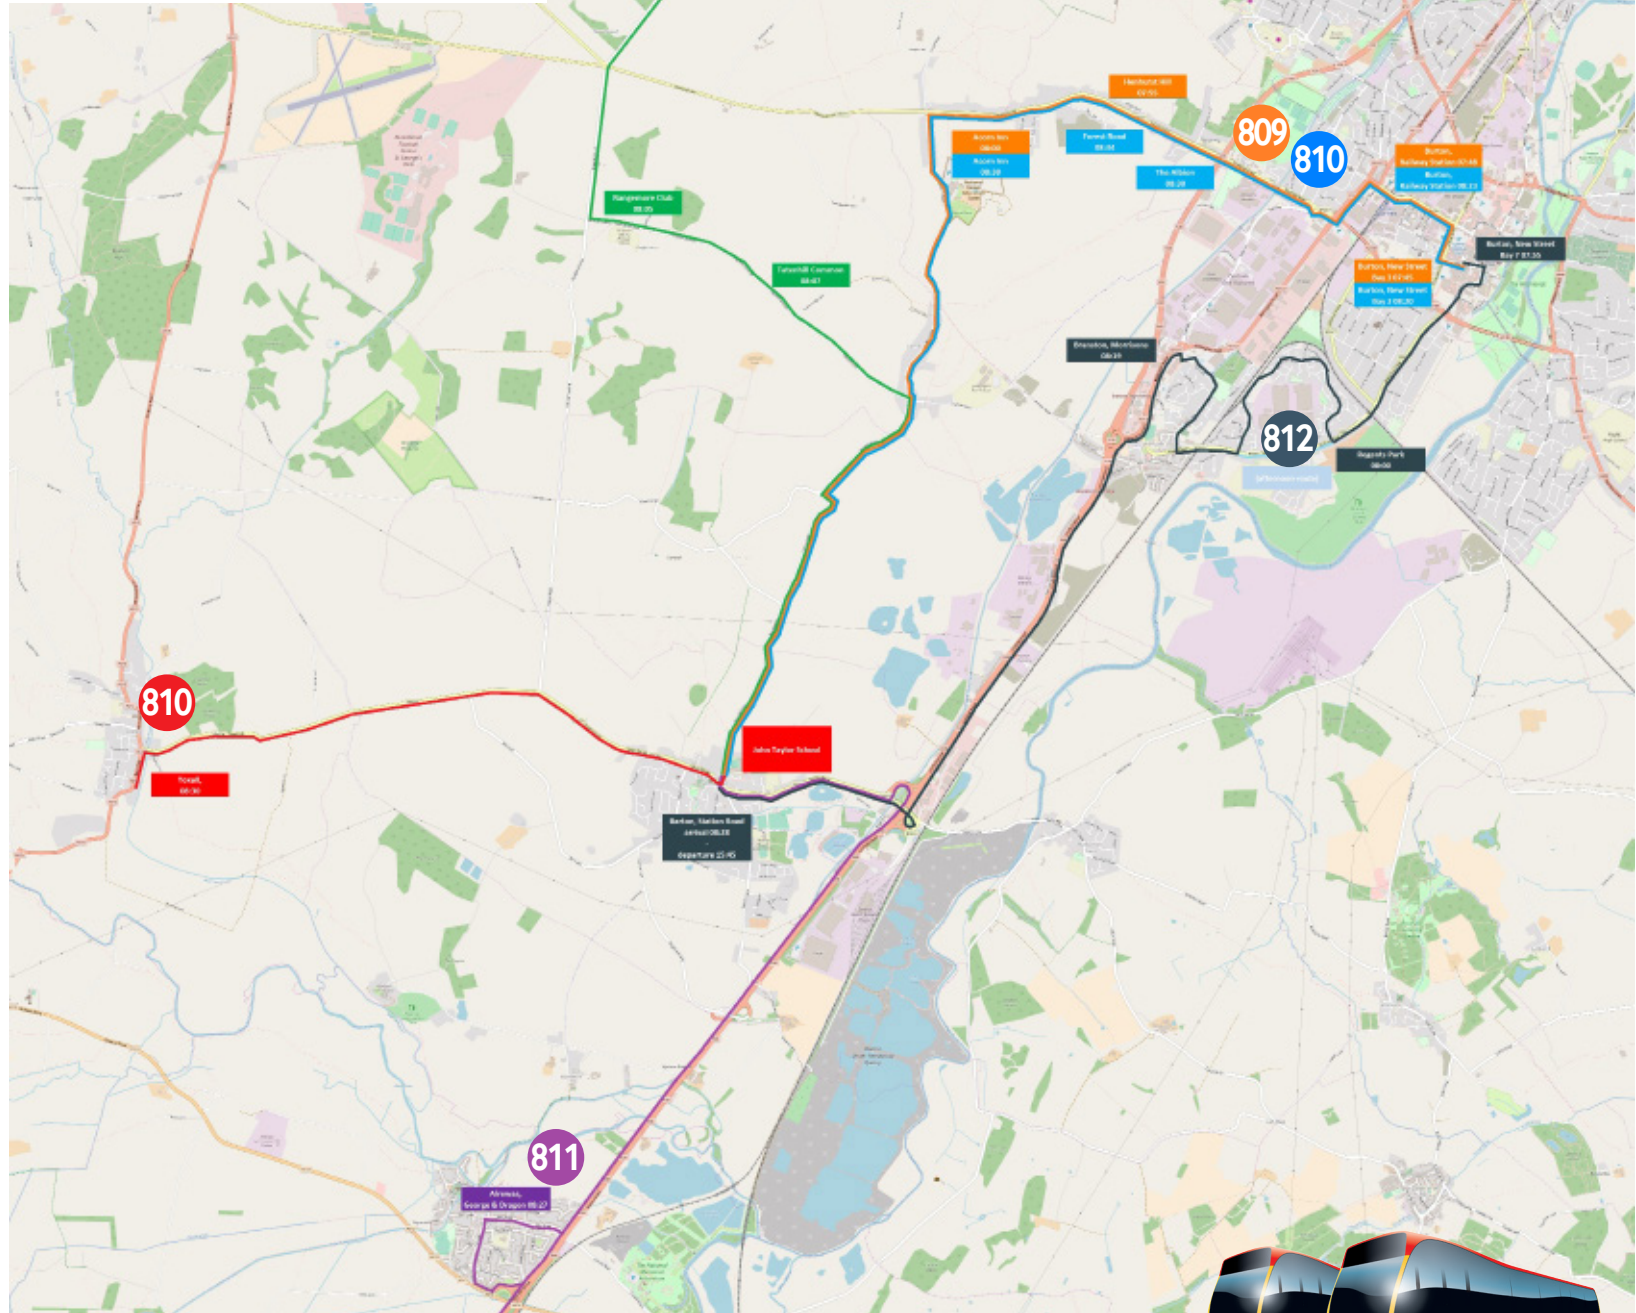

Buses to John Taylor High School

September 2018