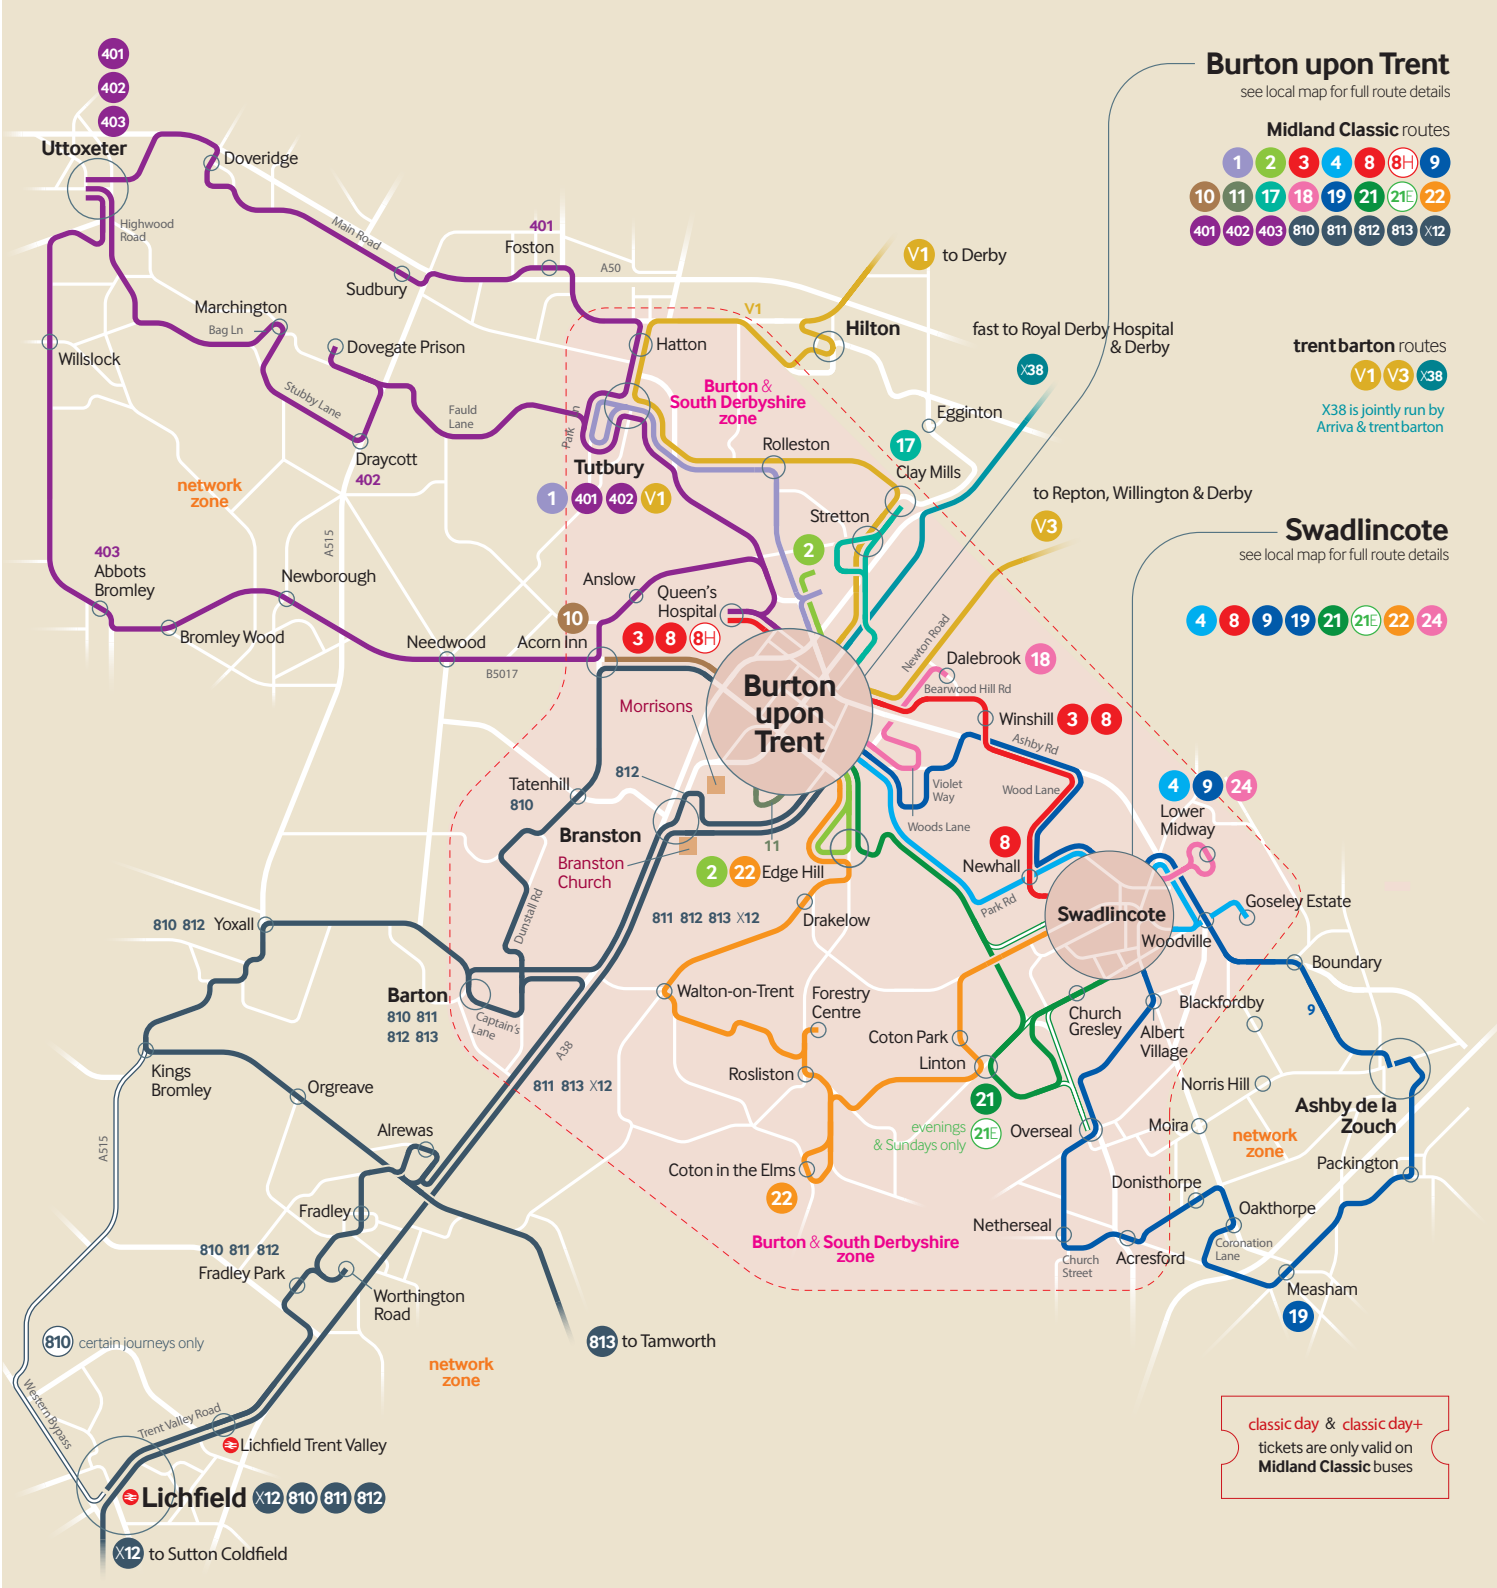

Burton upon Trent

see local map for full route details

Midland Classic routes

trentbarton routes

Swadlincote

see local map for full route details

classic day & classic day+ tickets are only valid on Midland Classic buses

810 certain journeys only

X12 to Sutton Coldfield

813 to Tamworth

V1 to Derby

fast to Royal Derby Hospital & Derby

to Repton, Willington & Derby

network zone

network zone

Burton upon Trent

Burton & South Derbyshire zone

Burton & South Derbyshire zone

evenings & Sundays only

classic day & classic day+ tickets are only valid on Midland Classic buses