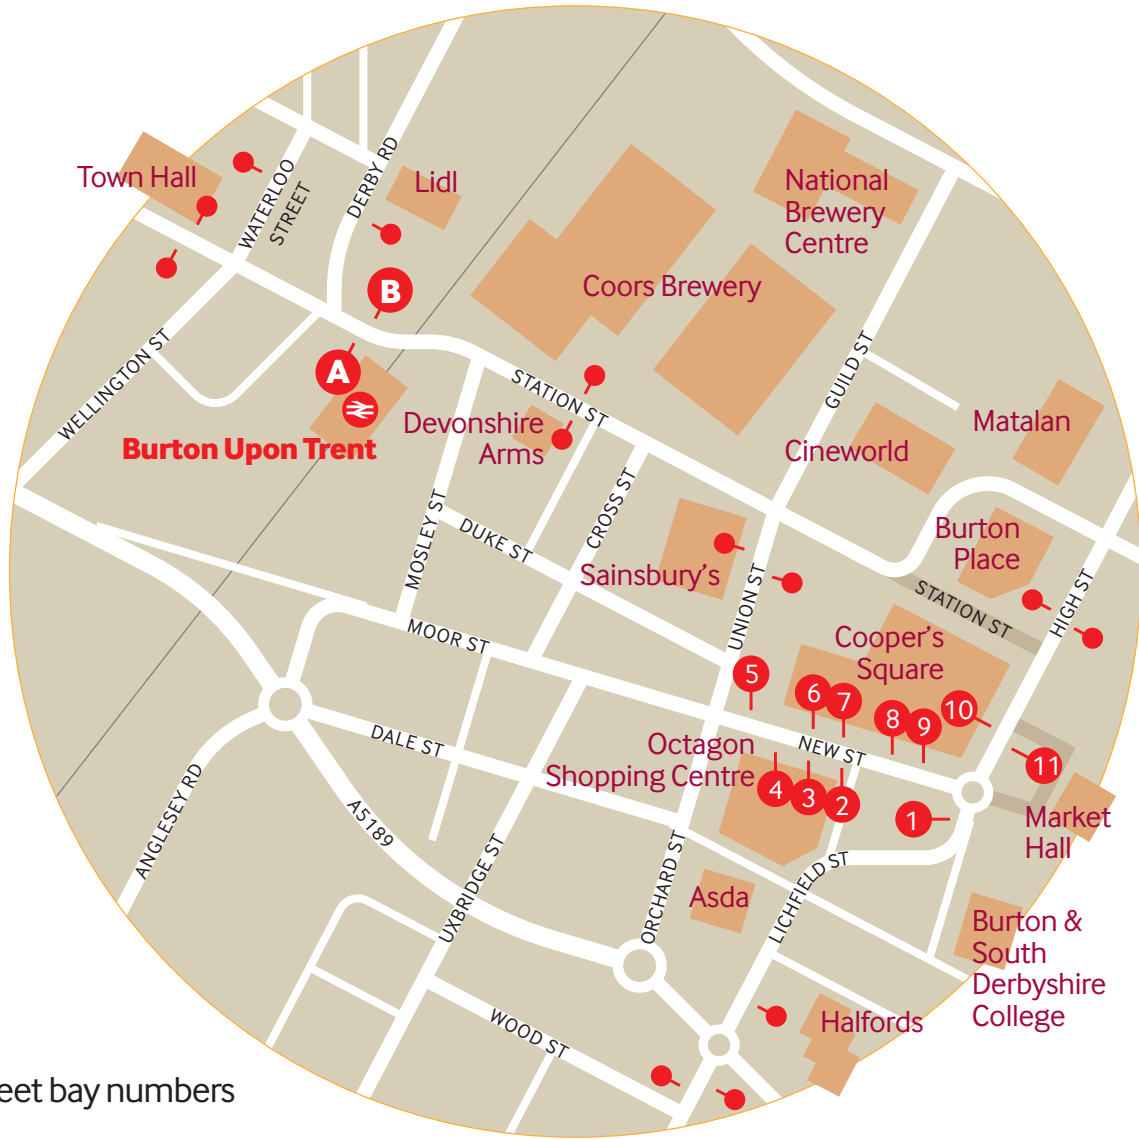

Where to catch your bus in Burton town centre

New Street bay numbers

- | | |
|--|--|
| 1 bay 11 & 3 - Tutbury | 19 bay 9 - Ashby |
| 2 bay 8 - Stapenhill | 21 21E bay 8 - Swadlincote |
| 2 bay 2 - Horninglow | 22 bay 8 - Swadlincote |
| 3 8 bay 4 - Horninglow | 401 402 403 bay 3 - Uttoxeter |
| 3 8 bay 6 - Swadlincote & Winshill | 811 812 bay 7 - Lichfield |
| 4 bay 9 - Swadlincote | 813 bay 7 - Tamworth |
| 9 bay 9 - Ashby | V1 bay 11 & 3 - Derby |
| 10 bay 3 - Acorn Inn | V3 bay 10 - Derby |
| 11 bay 9 - Anglesey Road | X12 bay 7 - Lichfield |
| 17 bay 7 - Stretton | X38 bay 10 - Derby |
| 18 bay 11 - Dalebrook | |