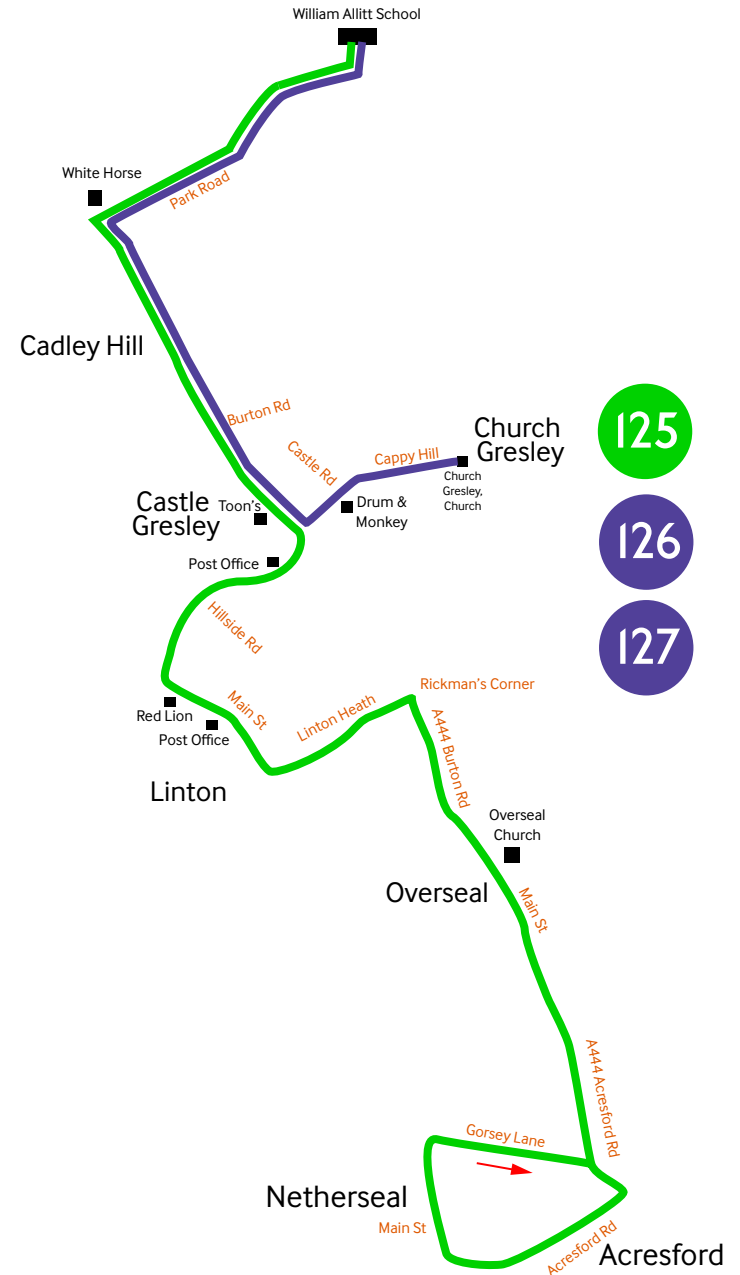

William Allitt School

From September 2015

Bus times

125

Acresford, Cricketts	07:34
Netherseal, Bus Shelter	07:37
Linton, Red Lion	07:50
Castle Gresley, Burton Road	07:55
A444, Council Houses	07:58
William Allitt School	08:05
Returns from school	15:20

126

Church Gresley, Church	07:50
Drum & Monkey	07:54
A444, Council Houses	07:58
William Allitt School	08:05
Returns from school	15:20

127

Church Gresley, Church	07:45
Drum & Monkey	07:49
A444, Council Houses	07:53
William Allitt School	08:00
Returns from school	15:20

Bus fares

From:
Any stop 50p

Please bring exact fare as change may not be able to be given.

Passes issued by William Allitt School are only valid on the service number printed on them and must be shown on every trip otherwise the appropriate fare must be paid.

If you lose your pass or bus fare please see reception during the day for assistance - don't leave it until boarding the bus!

Please keep all buses clean and tidy as they are used on other services throughout the day.

All buses are fitted with CCTV and footage will be used where necessary to combat poor behaviour.

If you leave anything on the bus in the morning please speak to reception. If you leave anything on the bus in the afternoon please phone our office. We are not responsible for anything left on our buses and items will have to be collected from our garage at Stanton.

telephone: 01283 500228

midlandclassic