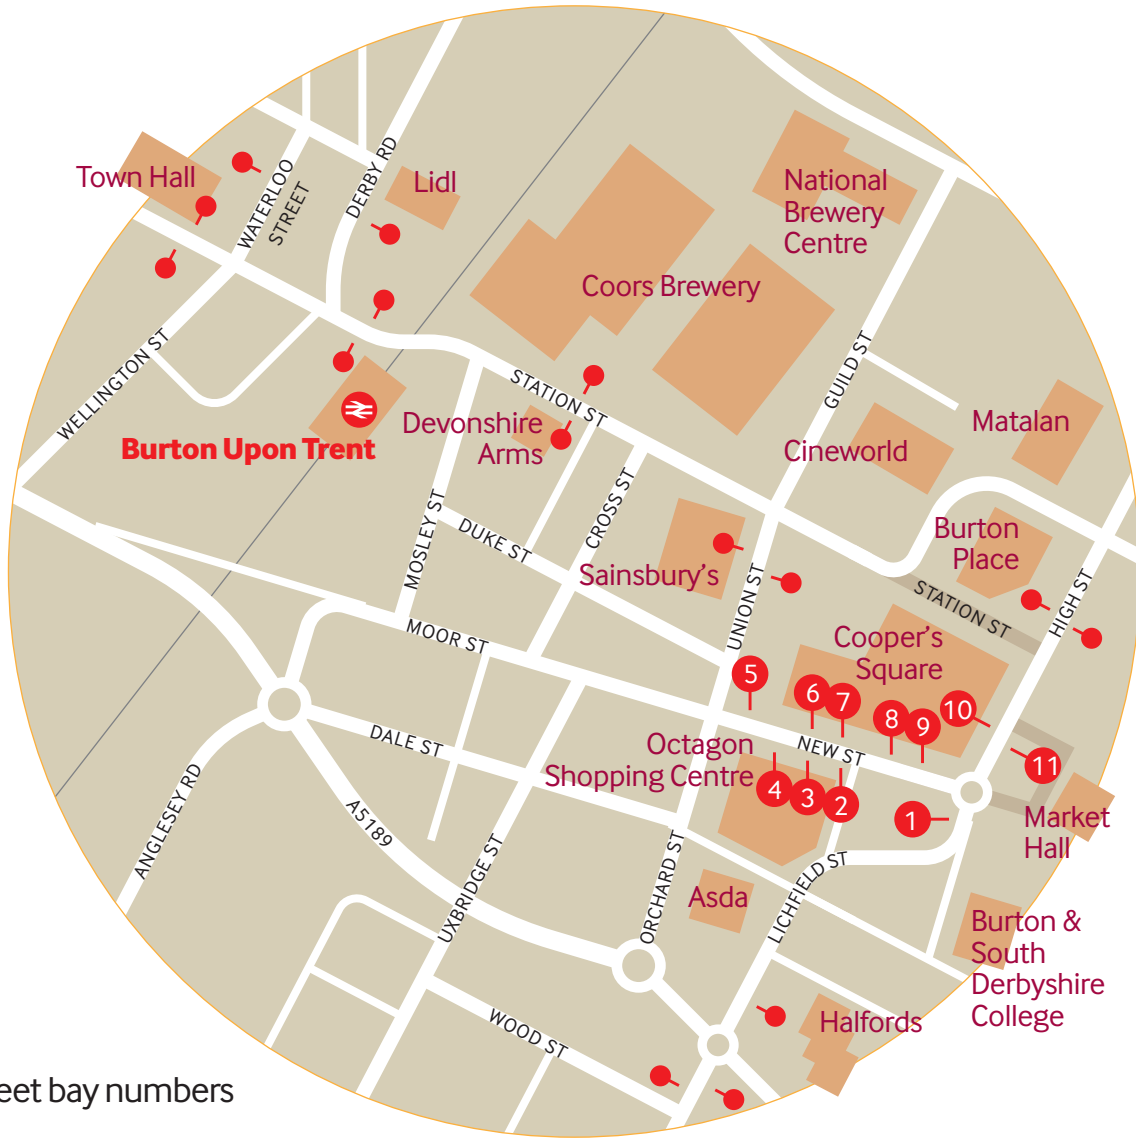

Where to catch your bus in Burton town centre

New Street bay numbers

- | | |
|---|--|
| 1 bay 11 & 3 - Tutbury | 19 bay 9 - Ashby |
| 2 bay 8 - Stapenhill | 21 21E bay 8 - Swadlincote |
| 2 bay 2 - Horninglow | 22 bay 8 - Swadlincote |
| 3 8 bay 4 - Horninglow | 29 29A bay 9 - Leicester |
| 3 8 bay 6 - Swadlincote & Winshill | 401 402 403 bay 3 - Uttoxeter |
| 4 bay 9 - Swadlincote | 811 812 bay 7 - Lichfield |
| 9 bay 9 - Ashby | 813 bay 7 - Tamworth |
| 10 bay 3 - Acorn Inn | V1 bay 11 & 3 - Derby |
| 11 bay 9 - Anglesey Road | V3 bay 10 - Derby |
| 17 bay 7 - Stretton | X12 bay 7 - Lichfield |
| 18 bay 11 - Dalebrook
(*bay 10 during St. Peter's Bridge closure) | X38 bay 10 - Derby |