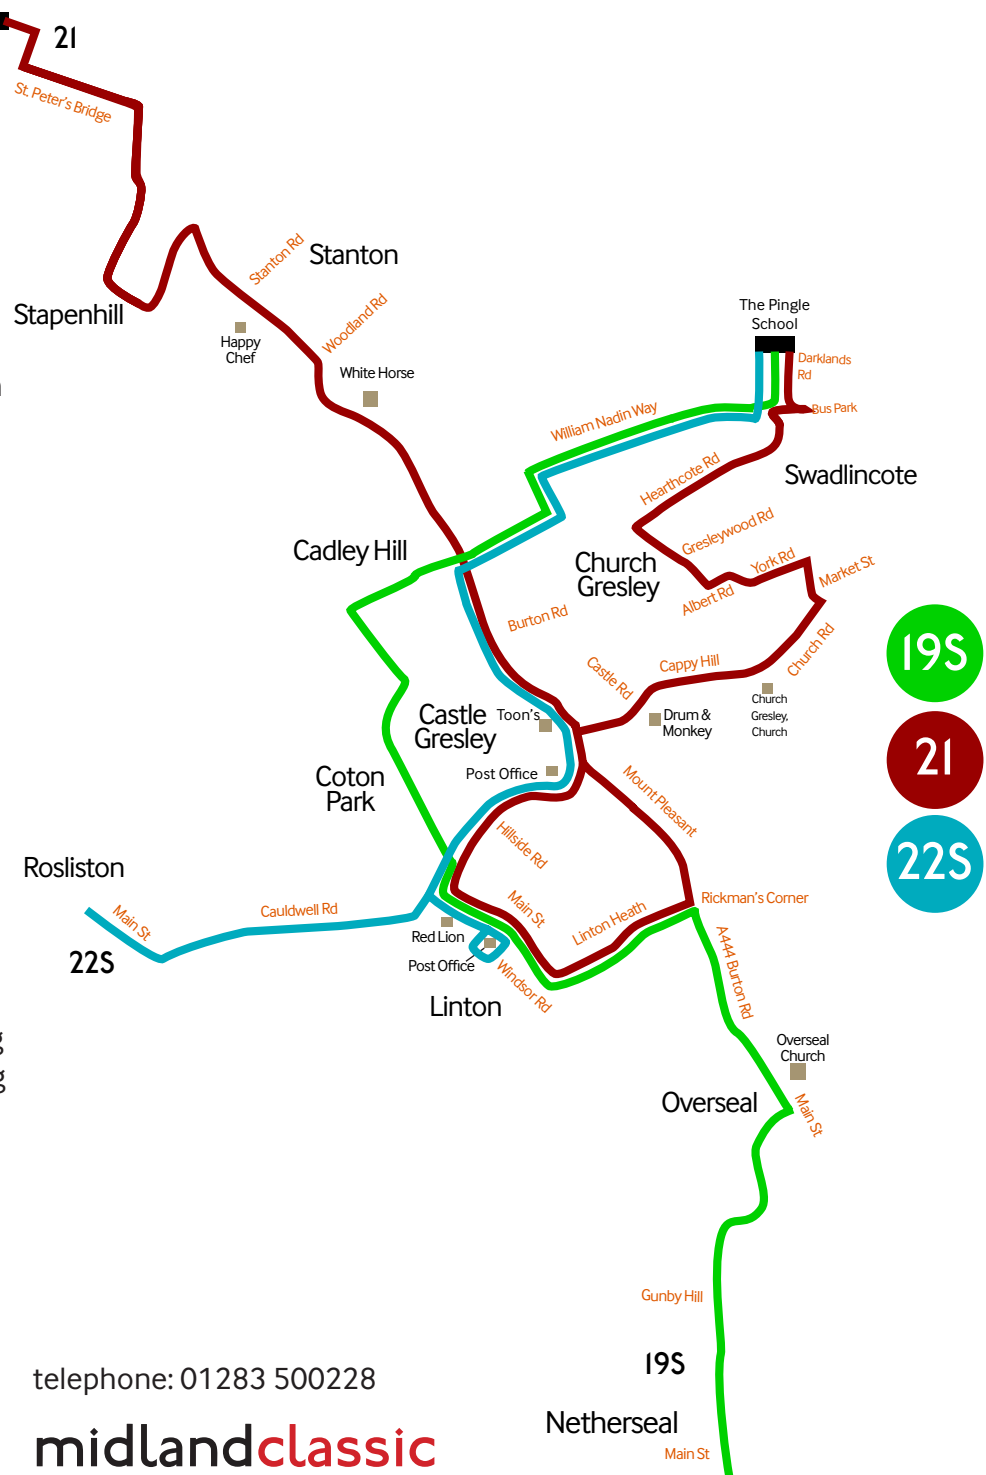

21

Burton, New Street	07:15
Castle Gresley, Post Office	07:30
Linton, Red Lion	07:34
Rickman's Corner	07:37
Castle Gresley, Burton Rd Shelter	07:42
Drum & Monkey	07:45
Church Gresley, Church	07:49
Swadlincote, Bus Park	07:59
Pingle School	08:04

22S

Rosliston, The Plough	07:40
Linton, Square and Compass	07:45
Linton, Post Office	07:48
Castle Gresley, Post Office	07:53
Pingle School	08:05

Bus fares

From:
All stops £1

Please bring exact fare as change may not be able to be given.

Passes issued by Derbyshire County Council are only valid on the service number printed on them and must be shown on every trip otherwise the appropriate fare must be paid.

If you lose your pass or bus fare please see reception during the day for assistance - don't leave it until boarding the bus!

Buses leave The Pingle School at 15:00

Please keep all buses clean and tidy as they are used on other services throughout the day.

All buses are fitted with CCTV and footage will be used where necessary to combat poor behaviour.

If you leave anything on the bus in the morning please speak to reception. If you leave anything on the bus in the afternoon please phone our office. We are not responsible for anything left on our buses and items will have to be collected from our garage at Stanton.

Burton upon Trent