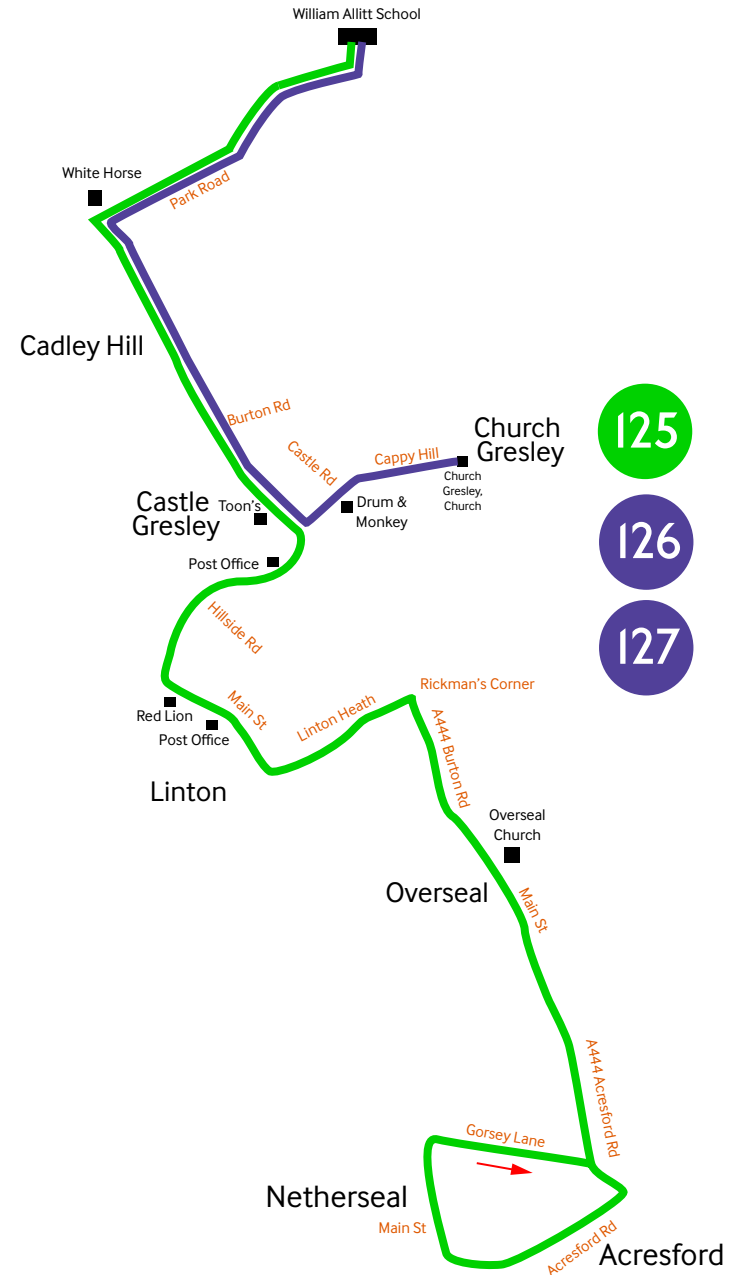

William Allitt School

From September 2015

Bus times

125

Acresford, Cricketts
Netherseal, Bus Shelter
Linton, Red Lion
Castle Gresley, Burton Road
A444, Council Houses
William Allitt School

Returns from school

07:34
07:37
07:50
07:55
07:58
08:05

15:20

Bus fares

From:
Any stop 50p

Please bring exact fare as change may not be able to be given.

Passes issued by William Allitt School are only valid on the service number printed on them and must be shown on every trip otherwise the appropriate fare must be paid.

If you lose your pass or bus fare please see reception during the day for assistance - don't leave it until boarding the bus!

Please keep all buses clean and tidy as they are used on other services throughout the day.

All buses are fitted with CCTV and footage will be used where necessary to combat poor behaviour.

If you leave anything on the bus in the morning please speak to reception. If you leave anything on the bus in the afternoon please phone our office. We are not responsible for anything left on our buses and items will have to be collected from our garage at Stanton.

126

Church Gresley, Church
Drum & Monkey
A444, Council Houses
William Allitt School

Returns from school

07:50
07:54
07:58
08:05

127

Church Gresley, Church
Drum & Monkey
A444, Council Houses
William Allitt School

Returns from school

07:45
07:49
07:53
08:00

15:20

telephone: 01283 500228

midlandclassic