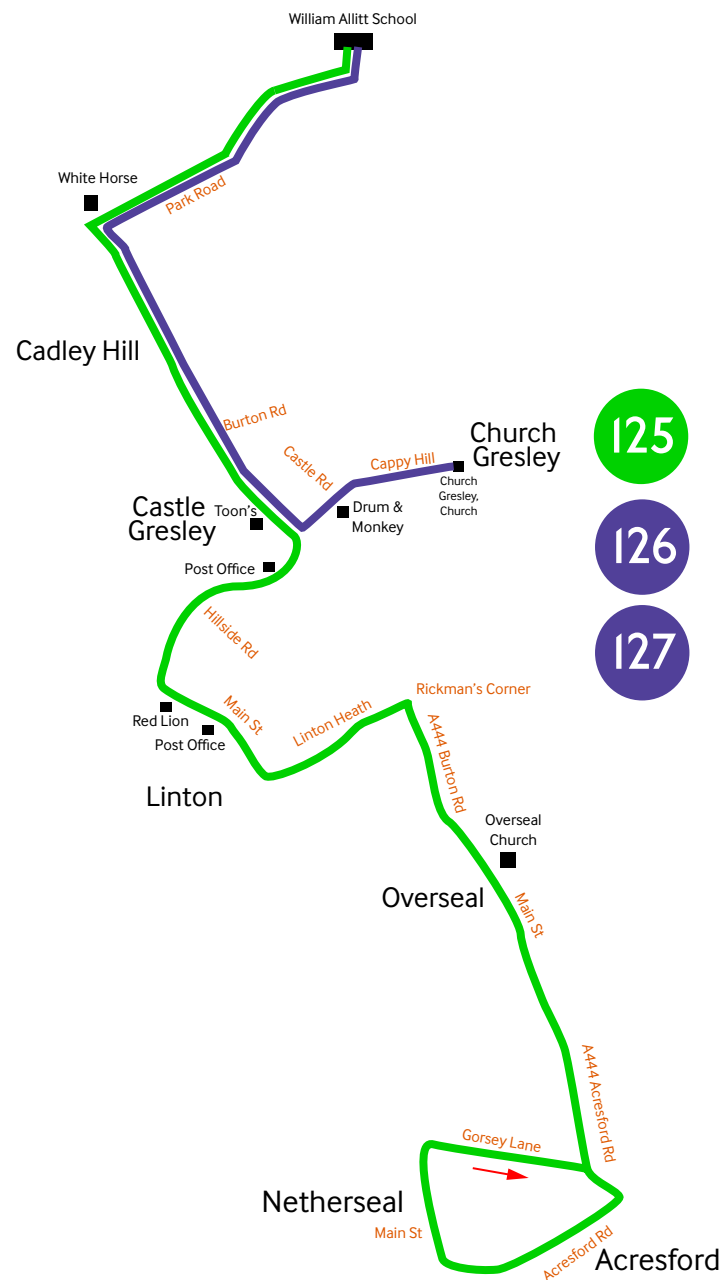

126

Church Gresley, Church
Drum & Monkey
A444, Council Houses
William Allitt School

Returns from school

127

Church Gresley, Church
Drum & Monkey
A444, Council Houses
William Allitt School

Returns from school